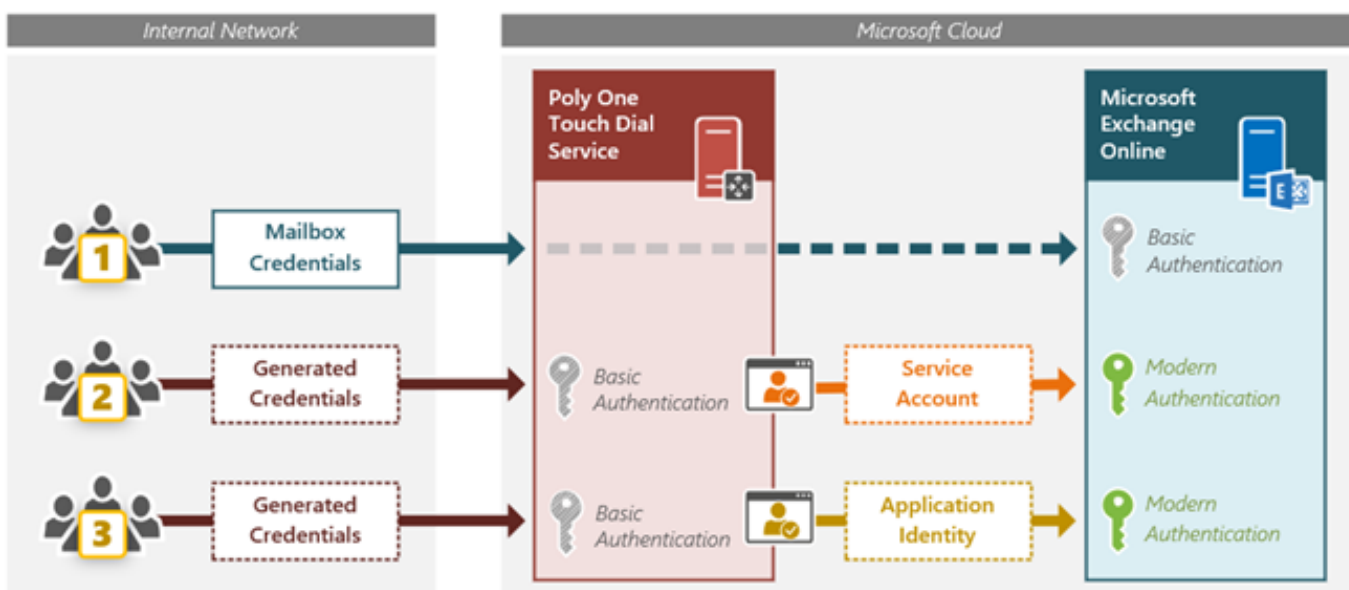

MECHANICALLY Inclined men — Own and operate general appliance repair shop. Complete ... EARN Steady income using table and few hand tools. Easy .... Get start the import/export tool with Microsoft Azure account which helps you to drive preparation and repair the tool that you can use for the ...

Download the Azure Import/Export Tool to the server and extract it to it's ... Once you have prepared the drive, navigate to your storage account .... After logging in to your Office 365 portal, access the Microsoft 365 ... A ClickOnce application called eDiscovery PST export tool will start. ... be a good workaround in some cases, you should prepare yourself for some possible problems: ... Your account does not have the mailbox import/export role assigned, ... Set up the gcloud command-line tool and connect to your project in one of the following ways: Access gcloud from the Google Cloud Platform ...

[Platinum Hide IP 3.4.3.8 + Crack [crackingpatching.uproxy2.org]](#)

Gmail, Docs, Drive, Hangouts, and more ... Choosing the right transfer tool based on your resources, cost, time, and other project ... Another cloud provider (for example, Amazon Web Services or Microsoft Azure) to ... Step 4: Preparing for your transfer ... Surface and fix bottlenecks (for example, slow source storage system). [Listen Free Live Streaming of ZAB FM 106.5](#)

[President Trump tweets video of visit with Apple CEO Tim Cook at Mac Pro assembly plant](#)

[Posibles Soluciones: Porque no puedo encender mi ordenador portatil ASUS](#)

The Microsoft Azure Import Export Tool is a drive preparation and repair tool you can use with the Microsoft Azure ImportExport Service.. The Microsoft Azure Import/Export Tool is the drive preparation and repair tool that you can use with the Microsoft Azure Import/Export service. You can use the .... For more information about the commands for Amazon EC2, see ec2 in the AWS CLI Command Reference. AWS Tools for Windows PowerShell. Provides .... What is WAImportExport tool? The WAImportExport tool is the drive preparation and repair tool that you can use with the Microsoft Azure Import/Export service. You can use this tool to copy data to the hard drives you are going to ship to an Azure data center.. And the purpose of all that is to step up even more the anti-Soviet hysteria in the hope of driving a wedge in the Soviet Union's relations with other countries. [Twistlock snares $33 million Series C investment to secure cloud native environments](#)