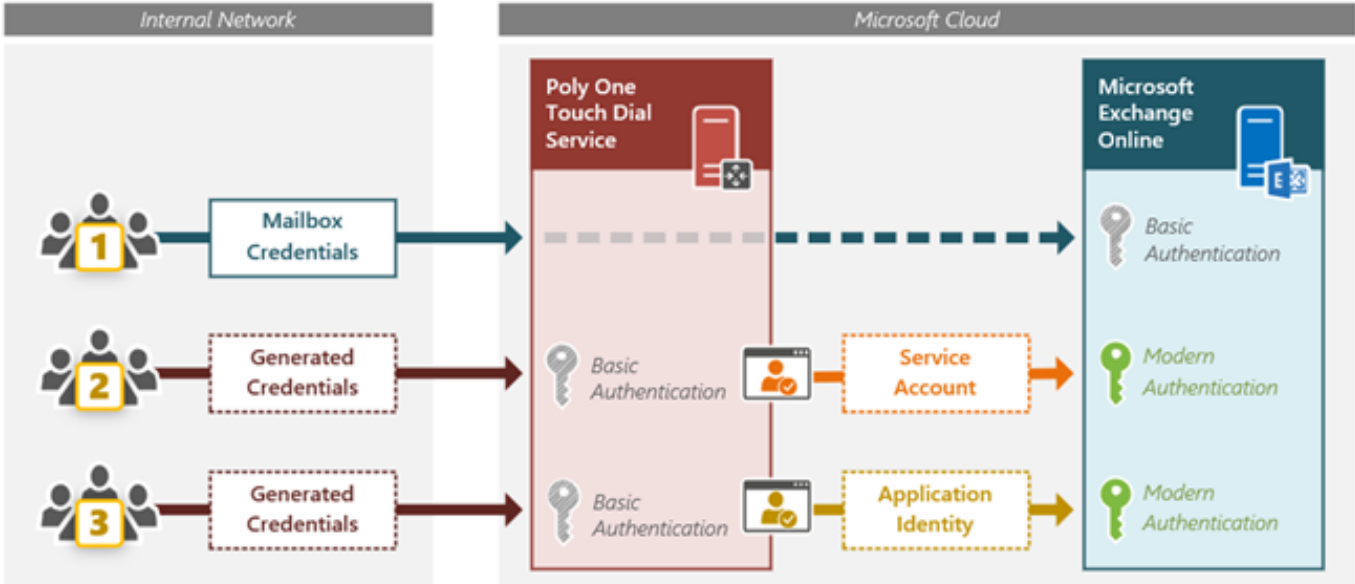

[Microsoft Azure Import Export Tool: Drive Preparation And Repair Tool](#)

[Microsoft Azure Import Export Tool: Drive Preparation And Repair Tool](#)

MECHANICALLY Inclined men — Own and operate general appliance repair shop. Complete ... EARN Steady income using table and few hand tools. Easy Get start the import/export tool with Microsoft Azure account which helps you to drive preparation and repair the tool that you can use for the ...

Download the Azure Import/Export Tool to the server and extract it to it's ... Once you have prepared the drive, navigate to your storage account After logging in to your Office 365 portal, access the Microsoft 365 ... A ClickOnce application called eDiscovery PST export tool will start. ... be a good workaround in some cases, you should prepare yourself for some possible problems: ... Your account does not have the mailbox import/export role assigned, Set up the gcloud command-line tool and connect to your project in one of the following ways: Access gcloud from the Google Cloud Platform ...